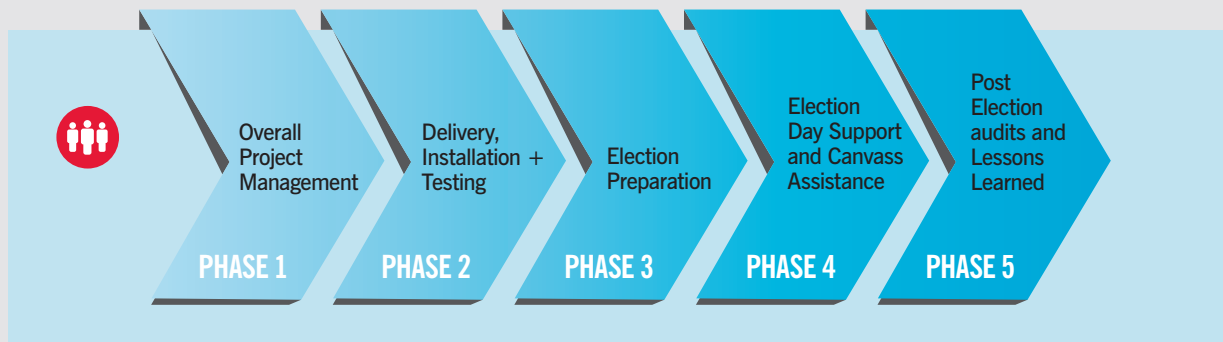

Dominion's industry leading project management services – from Pre-planning to Post election auditing

ImageCast Precinct

Designed to meet the needs of our customers and the voters that use it.

The most tried and proven tabulation equipment in the industry, backed by our dedicated Dominion service team.